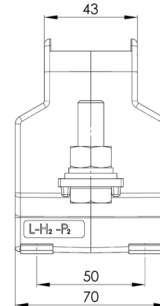

TZ_WSK31.5_S_online-zoom.jpg