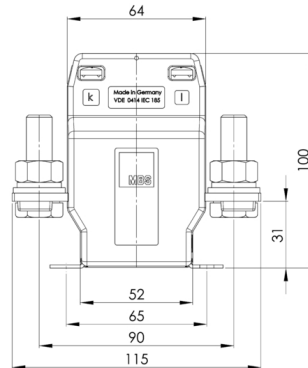

TZ_WSK31.5_F_online-zoom.jpg