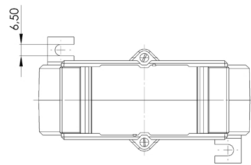

TZ_ASK81.4_T_online-zoom.jpg

Description

Plug-in current transformer for primary nominal currents from 400 A up to 2000 A, secondary nominal current 5 A or 1 A (optional 2 A), accuracy class 0.2s, 0.5 and 1 (optional in class 0.2 and 0.5s).

Technical Data

- Therm. nominal continuous current I_{cth} : $1,0 \times I_N$
- Therm. nominal short-time current I_{th} : $60 \times I_N$, 1 sec.
- Max. operating voltage U_m : 0.72 kV
- Isolation test voltage: 3 kV, U_{eff} , 50 Hz, 1 min.
- Nominal rated frequency: 50...60 Hz
- Isolation class: E
- Bus bar 1: 80 x 10 mm
- Bus bar 2: 60 x 30 mm
- Bus bar 3: 2 x 60 x 10 mm
- Round conductor: 55 mm
- Width: 120 mm
- Height: 123,5 mm
- Depth: 58 mm

type description	type name	type number	primary current	secondary current	VA	accuracy
ASK 81.4 400/5A 2,5VA Kl.1	ASK	81.4	400	5	2,5	1
ASK 81.4 400/5A 5VA Kl.1	ASK	81.4	400	5	5	1
ASK 81.4 400/5A 10VA Kl.1	ASK	81.4	400	5	10	1
ASK 81.4 500/5A	ASK	81.4	500	5	2,5	1