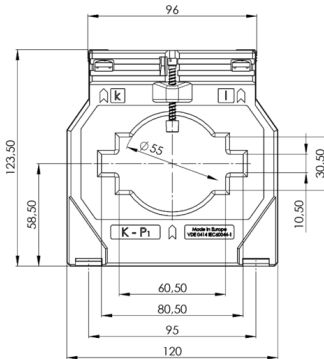

TZ_ASK81.4_F_online-zoom.jpg