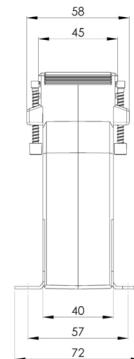

TZ_ASK81.4_S_online-zoom.jpg