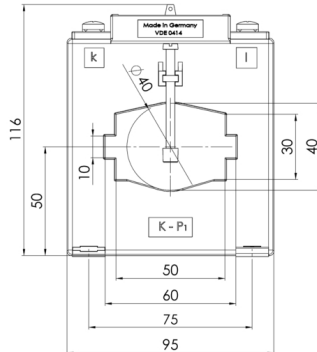

TZ_ASK61.6_F_online-zoom.jpg