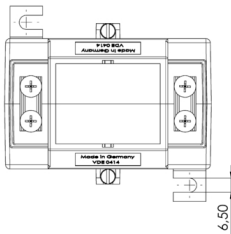

ASK 61.6

PB_ASK61.6_online-zoom.jpg

TZ_ASK61.6_F_online-zoom.jpg

TZ_ASK61.6_S_online-zoom.jpg

TZ_ASK61.6_T_online-zoom.jpg

Description

Plug-in current transformer for primary nominal currents from 100 A up to 1600 A, secondary nominal current 5 A or 1 A (optional 2 A), accuracy class 0.5 and 1 (optional in class 0.2 and 0.5s).