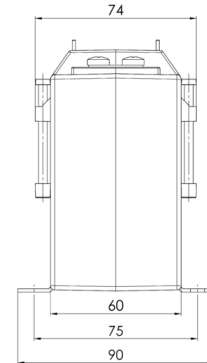

TZ_ASK61.6_S_online-zoom.jpg